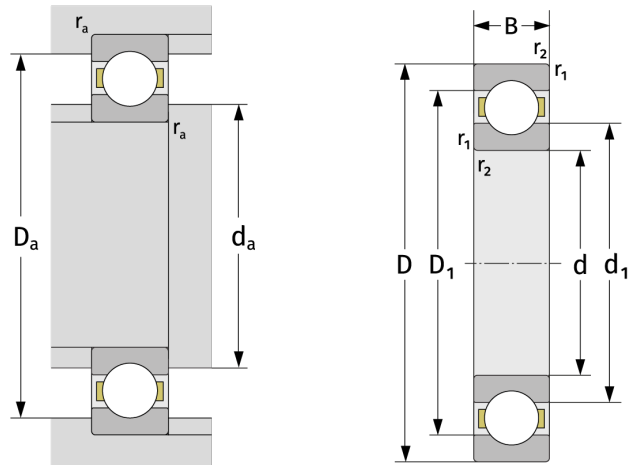

62934M

Deep Groove Ball Bearings (single row, metric)

Details:

Main dimensions

d [mm]	170	d ₁ [mm]	≈ 188.7
D [mm]	230	D ₁ [mm]	≈ 211.7
B [mm]	36	r _{1,2} [mm]	2
Weight [kg]	≈ 4.14		

Mating dimensions

d _{a,min} [mm]	179
D _{a,max} [mm]	221
r _{a,max} [mm]	2

Calculation data

C [kN]	94.2
C ₀ [kN]	105
C _u [kN]	3.75
n _{th} [min ⁻¹]	3707
n _g [min ⁻¹]	4700
f ₀	16,5