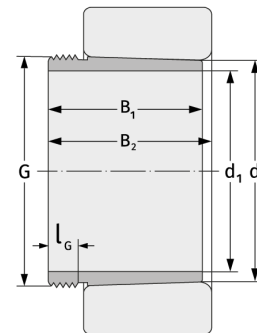

AH209

Withdrawal Sleeves

Details:

Main dimensions

d [mm]	45	B ₁ [mm]	26
Weight [kg]	≈ 0.09	l _{G1} [mm]	6
d ₁ [mm]	40	G [mm]	M50x1. 5

Mating dimensions

Calculation data