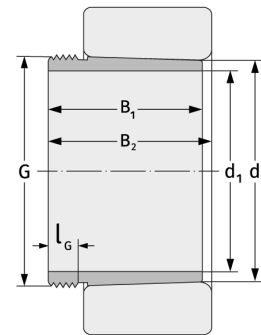

AH219

Withdrawal Sleeves

Details:

Main dimensions

d [mm]	95	B ₁ [mm]	43
Weight [kg]	≈ 0.42	l _{G1} [mm]	10
d ₁ [mm]	90	G [mm]	M105x 2

Mating dimensions

Calculation data