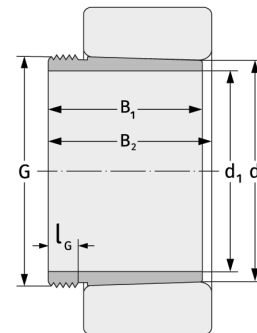

AH228

Withdrawal Sleeves

Details:

Main dimensions

d [mm]	140	B ₁ [mm]	56
Weight [kg]	≈ 0.83	l _{G1} [mm]	13
d ₁ [mm]	135	G [mm]	M150x 2

Mating dimensions

Calculation data