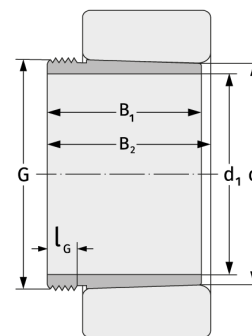

AH2336

Withdrawal Sleeves

Details:

Main dimensions

d [mm]	180	B ₁ [mm]	154
Weight [kg]	≈ 6.04	l _{G1} [mm]	26
d ₁ [mm]	170	G [mm]	M200x 3

Mating dimensions

Calculation data