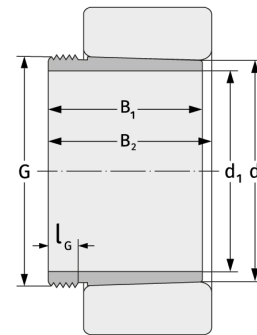

AH2352

Withdrawal Sleeves

Details:

Main dimensions

d [mm]	260	B ₁ [mm]	205
Weight [kg]	≈ 19.7	l _{G1} [mm]	30
d ₁ [mm]	240	G [mm]	Tr290x 4

Mating dimensions

Calculation data