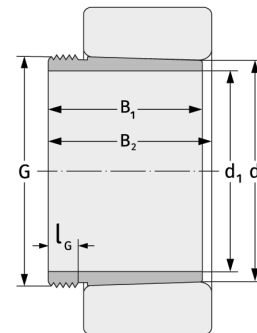

AH2356

Withdrawal Sleeves

Details:

Main dimensions

d [mm]	280	B ₁ [mm]	212
Weight [kg]	≈ 22.1	l _{G1} [mm]	30
d ₁ [mm]	260	G [mm]	Tr310x 5

Mating dimensions

Calculation data