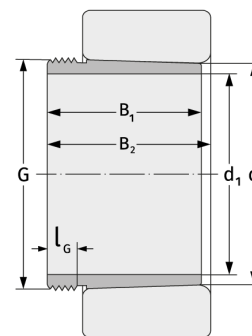

AH240/1120G

Withdrawal Sleeves

Details:

Main dimensions

d [mm]	1120	B ₁ [mm]	527
Weight [kg]	≈ 524	l _{G1} [mm]	65
d ₁ [mm]	1060	G [mm]	Tr1180 x8

Mating dimensions

Calculation data