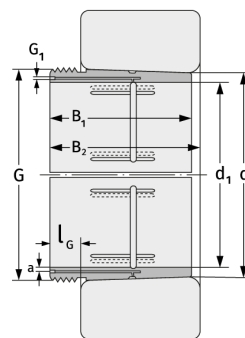

AH240/750G

Withdrawal Sleeves

Details:

Main dimensions

d [mm]	750	G [mm]	Tr800x7
Weight [kg]	≈ 174		
d ₁ [mm]	710	G ₁ [mm]	G1/4
B ₁ [mm]	380	l _{G1} [mm]	15
l _{G1} [mm]	45	a [mm]	12

Mating dimensions

Calculation data