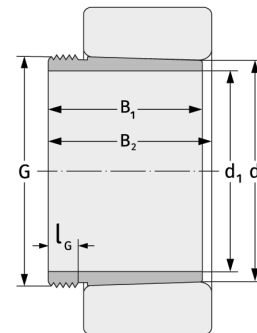

AH240

Withdrawal Sleeves

Details:

Main dimensions

d [mm]	200	B ₁ [mm]	77
Weight [kg]	≈ 2.87	l _{G1} [mm]	18
d ₁ [mm]	190	G [mm]	Tr215x 4

Mating dimensions

Calculation data