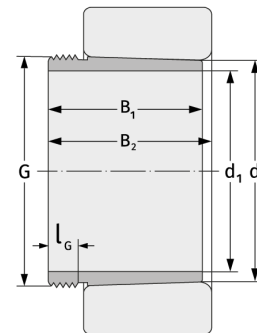

AH24028

Withdrawal Sleeves

Details:

Main dimensions

d [mm]	140	B ₁ [mm]	83
Weight [kg]	≈ 0.96	l _{G1} [mm]	14
d ₁ [mm]	135	G [mm]	M145x 2

Mating dimensions

Calculation data