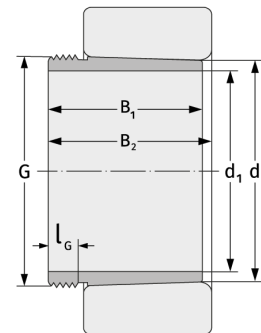

AH24032

Withdrawal Sleeves

Details:

Main dimensions

d [mm]	160	B ₁ [mm]	95
Weight [kg]	≈ 2.31	l _{G1} [mm]	15
d ₁ [mm]	150	G [mm]	M170x 3

Mating dimensions

Calculation data