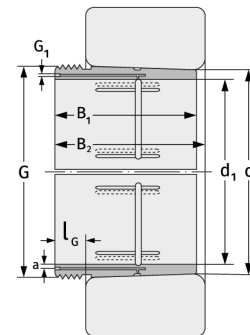

AH241/500G

Withdrawal Sleeves

Details:

Main dimensions

d [mm]	500	G [mm]	Tr530x6
Weight [kg]	≈ 60.5		
d ₁ [mm]	480	G ₁ [mm]	G1/4
B ₁ [mm]	362	l _{G1} [mm]	15
l _{G1} [mm]	37	a [mm]	9

Mating dimensions

Calculation data