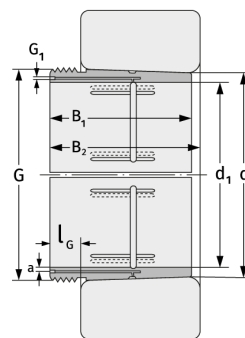

### Main dimensions

d [mm]	530	G [mm]	Tr560x6
Weight [kg]	≈ 89		
d <sub>1</sub> [mm]	500	G <sub>1</sub> [mm]	G1/4
B <sub>1</sub> [mm]	370	l <sub>G1</sub> [mm]	15
l <sub>G1</sub> [mm]	35	a [mm]	9

### Mating dimensions