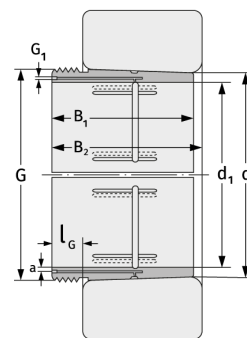

AH241/900

Withdrawal Sleeves

Details:

Main dimensions

d [mm]	900	G [mm]	Tr930x8
Weight [kg]	≈ 372		
d ₁ [mm]	850	G ₁ [mm]	G1/4
B ₁ [mm]	575	l _{G1} [mm]	15
l _{G1} [mm]	60	a [mm]	15

Mating dimensions

Calculation data