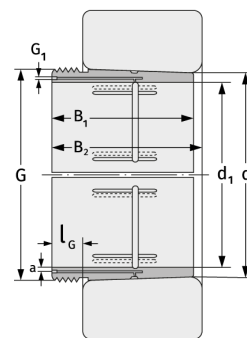

AH241/900G

Withdrawal Sleeves

Details:

Main dimensions

d [mm]	900	G [mm]	Tr950x 8
Weight [kg]	≈ 390		
d ₁ [mm]	850	G ₁ [mm]	G1/4
B ₁ [mm]	575	l _{G1} [mm]	15
l _{G1} [mm]	60	a [mm]	15

Mating dimensions

Calculation data