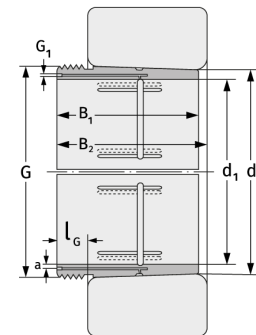

AH241/950

Withdrawal Sleeves

Details:

Main dimensions

d [mm]	950	G [mm]	Tr980x8
Weight [kg]	≈ 423		
d ₁ [mm]	900	G ₁ [mm]	G1/4
B ₁ [mm]	605	l _{G1} [mm]	15
l _{G1} [mm]	60	a [mm]	15

Mating dimensions

Calculation data