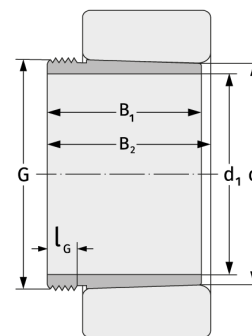

AH24130

Withdrawal Sleeves

Details:

Main dimensions

d [mm]	150	B ₁ [mm]	115
Weight [kg]	≈ 1.63	l _{G1} [mm]	15
d ₁ [mm]	145	G [mm]	M160x 3

Mating dimensions

Calculation data