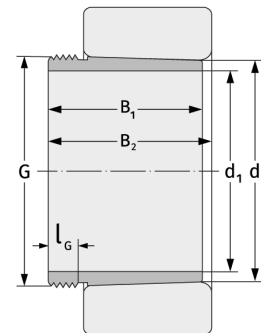

AH24138

Withdrawal Sleeves

Details:

Main dimensions

d [mm]	190	B ₁ [mm]	146
Weight [kg]	≈ 4.28	l _{G1} [mm]	18
d ₁ [mm]	180	G [mm]	M200x 3

Mating dimensions

Calculation data