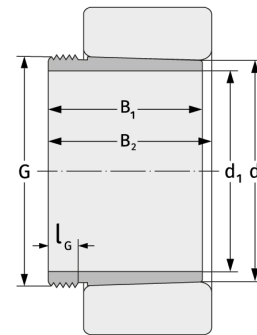

AH248/750

Withdrawal Sleeves

Details:

Main dimensions

d [mm]	750	B ₁ [mm]	214
Weight [kg]	≈ 74.8	l _{G1} [mm]	44
d ₁ [mm]	720	G [mm]	Tr780x 7

Mating dimensions

Calculation data