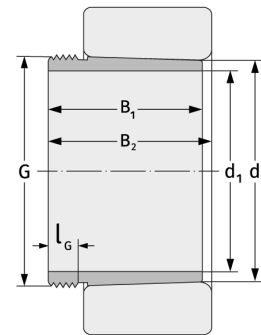

AH28/1180

Withdrawal Sleeves

Details:

Main dimensions

d [mm]	1180	B ₁ [mm]	198
Weight [kg]	≈ 151	l _{G1} [mm]	55
d ₁ [mm]	1120	G [mm]	Tr1215 x8

Mating dimensions

Calculation data