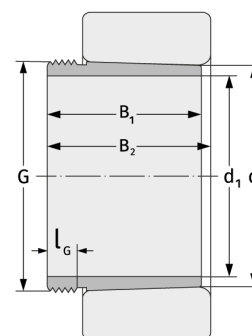

AH28/850

Withdrawal Sleeves

Details:

Main dimensions

d [mm]	850	B ₁ [mm]	158
Weight [kg]	≈ 84	l _{G1} [mm]	50
d ₁ [mm]	810	G [mm]	Tr880x 7

Mating dimensions

Calculation data