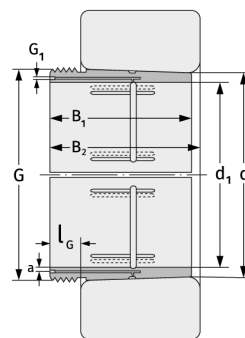

AH30/1000A

Withdrawal Sleeves

Details:

Main dimensions

d [mm]	1000	G [mm]	Tr1060
Weight [kg]	≈ 312		x8
d ₁ [mm]	950	G ₁ [mm]	G1/4
B ₁ [mm]	365	l _{G1} [mm]	15
l _{G1} [mm]	57	a [mm]	9

Mating dimensions

Calculation data