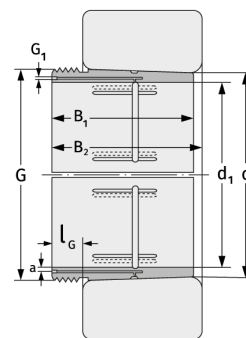

AH30/530A

Withdrawal Sleeves

Details:

Main dimensions

d [mm]	530	G [mm]	Tr560x6
Weight [kg]	≈ 61.9		
d ₁ [mm]	500	G ₁ [mm]	G1/4
B ₁ [mm]	230	l _{G1} [mm]	15
l _{G1} [mm]	45	a [mm]	9

Mating dimensions

Calculation data