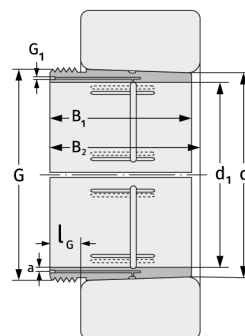

# AH30/560A

Withdrawal Sleeves

### Main dimensions

d [mm]	560	G [mm]	Tr590x6
Weight [kg]	≈ 68.6		
d <sub>1</sub> [mm]	530	G <sub>1</sub> [mm]	G1/4
B <sub>1</sub> [mm]	240	l <sub>G1</sub> [mm]	15
l <sub>G1</sub> [mm]	45	a [mm]	9

### Mating dimensions