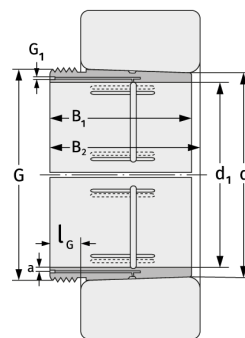

AH30/560A.G

Withdrawal Sleeves

Details:

Main dimensions

d [mm]	560	G [mm]	Tr600x6
Weight [kg]	≈ 71.6		
d ₁ [mm]	530	G ₁ [mm]	G1/4
B ₁ [mm]	240	l _{G1} [mm]	15
l _{G1} [mm]	45	a [mm]	9

Mating dimensions

Calculation data