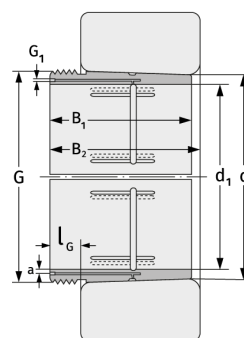

AH3064G

Withdrawal Sleeves

Details:

Main dimensions

d [mm]	320	G [mm]	Tr340x5
Weight [kg]	≈ 15.9		
d ₁ [mm]	300	G ₁ [mm]	G1/4
B ₁ [mm]	149	l _{G1} [mm]	15
l _{G1} [mm]	27	a [mm]	9

Mating dimensions

Calculation data