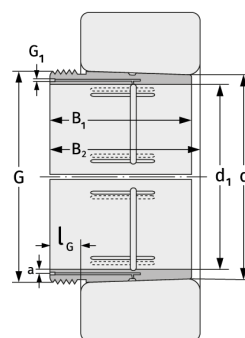

### Main dimensions

d [mm]	320	G [mm]	Tr340x 5
Weight [kg]	≈ 23.6		
d <sub>1</sub> [mm]	300	G <sub>1</sub> [mm]	G1/4
B <sub>1</sub> [mm]	209	l <sub>G1</sub> [mm]	15
l <sub>G1</sub> [mm]	31	a [mm]	9

### Mating dimensions