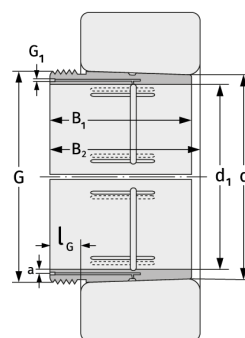

AH3264G

Withdrawal Sleeves

Details:

Main dimensions

d [mm]	320	G [mm]	Tr340x5
Weight [kg]	≈ 28.9		
d ₁ [mm]	300	G ₁ [mm]	G1/4
B ₁ [mm]	246	l _{G1} [mm]	15
l _{G1} [mm]	36	a [mm]	9

Mating dimensions

Calculation data