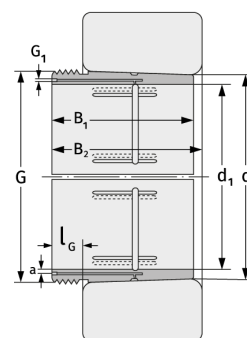

AH3280G

Withdrawal Sleeves

Details:

Main dimensions

d [mm]	400	G [mm]	Tr420x5
Weight [kg]	≈ 47.1		
d ₁ [mm]	380	G ₁ [mm]	G1/4
B ₁ [mm]	302	l _{G1} [mm]	15
l _{G1} [mm]	44	a [mm]	9

Mating dimensions

Calculation data