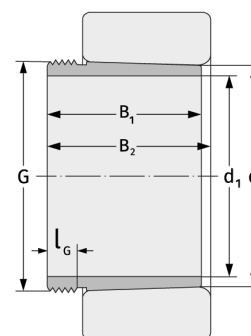

AH334

Withdrawal Sleeves

Details:

Main dimensions

| | | | |
|---------------------|--------|----------------------|------------|
| d [mm] | 170 | B ₁ [mm] | 93 |
| Weight [kg] | ≈ 3.13 | l _{G1} [mm] | 17 |
| d ₁ [mm] | 160 | G [mm] | M190x 3 |

Mating dimensions

Calculation data