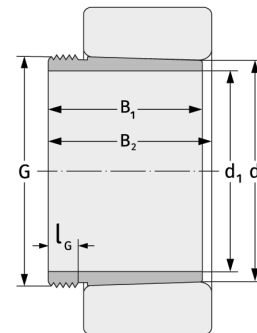

AH39/1180

Withdrawal Sleeves

Details:

Main dimensions

d [mm]	1180	B ₁ [mm]	330
Weight [kg]	≈ 295	l _{G1} [mm]	55
d ₁ [mm]	1120	G [mm]	Tr1215 x8

Mating dimensions

Calculation data