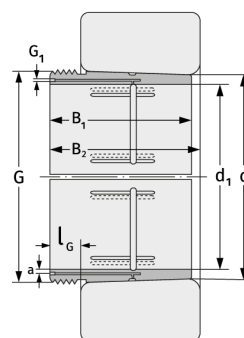

AH39/500

Withdrawal Sleeves

Details:

Main dimensions

d [mm]	500	G [mm]	Tr520x6
Weight [kg]	≈ 28		
d ₁ [mm]	480	G ₁ [mm]	G1/4
B ₁ [mm]	162	l _{G1} [mm]	15
l _{G1} [mm]	32	a [mm]	9

Mating dimensions

Calculation data