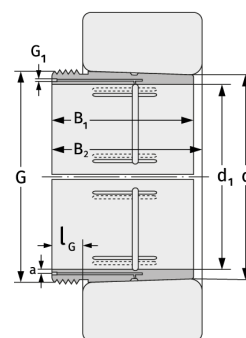

AH39/600

Withdrawal Sleeves

Details:

Main dimensions

d [mm]	600	G [mm]	Tr625x 6
Weight [kg]	≈ 56.1		
d ₁ [mm]	570	G ₁ [mm]	G1/4
B ₁ [mm]	192	l _{G1} [mm]	15
l _{G1} [mm]	38	a [mm]	9

Mating dimensions

Calculation data