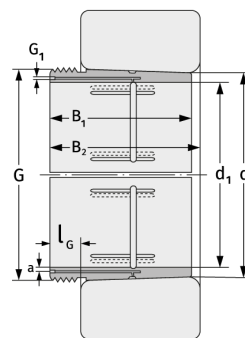

AH39/630G

Withdrawal Sleeves

Details:

Main dimensions

d [mm]	630	G [mm]	Tr670x6
Weight [kg]	≈ 69.4		
d ₁ [mm]	600	G ₁ [mm]	G1/4
B ₁ [mm]	210	l _{G1} [mm]	15
l _{G1} [mm]	40	a [mm]	9

Mating dimensions

Calculation data