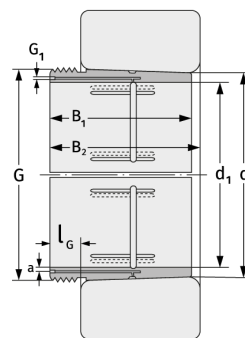

AH39/750

Withdrawal Sleeves

Details:

Main dimensions

d [mm]	750	G [mm]	Tr780x7
Weight [kg]	≈ 111		
d ₁ [mm]	710	G ₁ [mm]	G1/4
B ₁ [mm]	234	l _{G1} [mm]	15
l _{G1} [mm]	44	a [mm]	9

Mating dimensions

Calculation data