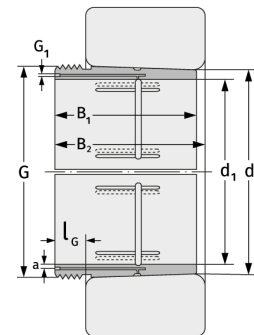

AH39/850

Withdrawal Sleeves

Details:

Main dimensions

d [mm]	850	G [mm]	Tr880x7
Weight [kg]	≈ 166		
d ₁ [mm]	800	G ₁ [mm]	G1/4
B ₁ [mm]	258	l _{G1} [mm]	15
l _{G1} [mm]	50	a [mm]	9

Mating dimensions

Calculation data