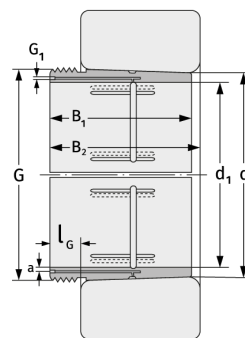

AH39/850G

Withdrawal Sleeves

Details:

Main dimensions

d [mm]	850	G [mm]	Tr900x7
Weight [kg]	≈ 176		
d ₁ [mm]	800	G ₁ [mm]	G1/4
B ₁ [mm]	258	l _{G1} [mm]	15
l _{G1} [mm]	50	a [mm]	9

Mating dimensions

Calculation data