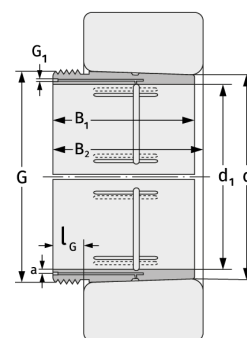

AH39/950

Withdrawal Sleeves

Details:

Main dimensions

| | | | |
|----------------------|-------|----------------------|-------------|
| d [mm] | 950 | G [mm] | Tr980x 8 |
| Weight [kg] | ≈ 206 | | |
| d ₁ [mm] | 900 | G ₁ [mm] | G1/4 |
| B ₁ [mm] | 282 | l _{G1} [mm] | 15 |
| l _{G1} [mm] | 50 | a [mm] | 9 |

Mating dimensions

Calculation data