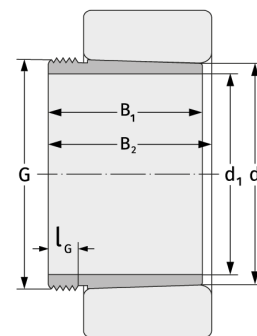

AH3936

Withdrawal Sleeves

Details:

Main dimensions

| | | | |
|---------------------|--------|----------------------|------------|
| d [mm] | 180 | B ₁ [mm] | 66 |
| Weight [kg] | ≈ 1.96 | l _{G1} [mm] | 13 |
| d ₁ [mm] | 170 | G [mm] | M190x 3 |

Mating dimensions

Calculation data