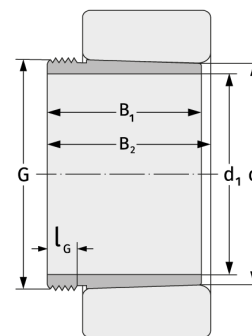

AH3938

Withdrawal Sleeves

Details:

Main dimensions

d [mm]	190	B ₁ [mm]	66
Weight [kg]	≈ 2.02	l _{G1} [mm]	13
d ₁ [mm]	180	G [mm]	M200x 3

Mating dimensions

Calculation data