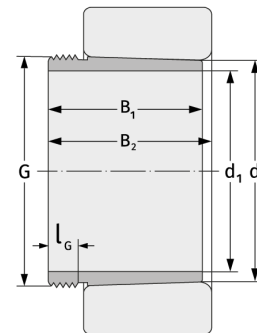

AH3944

Withdrawal Sleeves

Details:

Main dimensions

d [mm]	220	B ₁ [mm]	77
Weight [kg]	≈ 5.49	l _{G1} [mm]	16
d ₁ [mm]	200	G [mm]	Tr230x 4

Mating dimensions

Calculation data