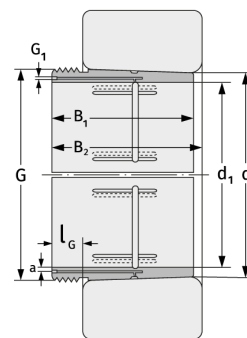

AH3976G

Withdrawal Sleeves

Details:

Main dimensions

d [mm]	380	G [mm]	Tr400x5
Weight [kg]	≈ 16.1		
d ₁ [mm]	360	G ₁ [mm]	G1/4
B ₁ [mm]	130	l _{G1} [mm]	15
l _{G1} [mm]	22	a [mm]	9

Mating dimensions

Calculation data