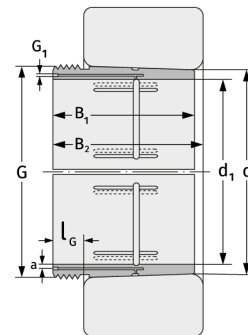

AH3980

Withdrawal Sleeves

Details:

Main dimensions

d [mm]	400	G [mm]	Tr415x5
Weight [kg]	≈ 16.6		
d ₁ [mm]	380	G ₁ [mm]	G1/4
B ₁ [mm]	130	l _{G1} [mm]	15
l _{G1} [mm]	22	a [mm]	9

Mating dimensions

Calculation data