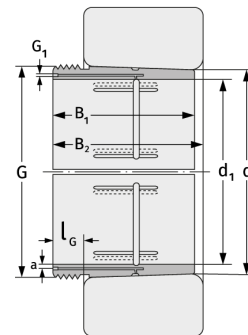

AH3996

Withdrawal Sleeves

Details:

Main dimensions

d [mm]	480	G [mm]	Tr500x5
Weight [kg]	≈ 25.7		
d ₁ [mm]	460	G ₁ [mm]	G1/4
B ₁ [mm]	158	l _{G1} [mm]	15
l _{G1} [mm]	28	a [mm]	9

Mating dimensions

Calculation data