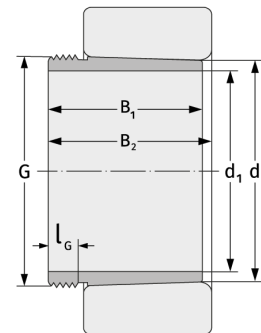

AHX2314

Withdrawal Sleeves

Details:

Main dimensions

d [mm]	70	B ₁ [mm]	64
Weight [kg]	≈ 0.47	l _{G1} [mm]	12
d ₁ [mm]	65	G [mm]	M80x2

Mating dimensions

Calculation data