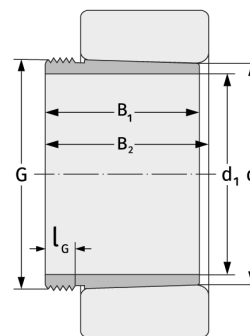

AHX3222A

Withdrawal Sleeves

Details:

Main dimensions

d [mm]	110	B ₁ [mm]	82
Weight [kg]	≈ 0.98	l _{G1} [mm]	11
d ₁ [mm]	105	G [mm]	M120x 2

Mating dimensions

Calculation data