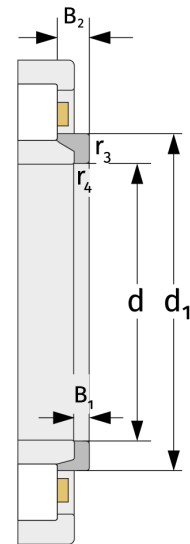

HJ1017

L-section Rings

Details:

Main dimensions

d [mm]	85	B ₁ [mm]	6
Weight [kg]	≈ 0.115	B ₂ [mm]	11.5
d ₁ [mm]	≈ 100.9	r _{3,4} [mm]	1

Mating dimensions

Calculation data