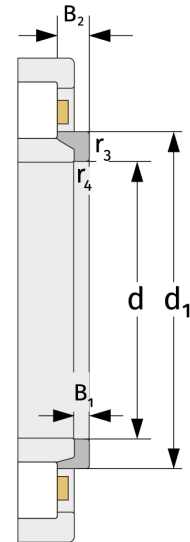

HJ1021

L-section Rings

Details:

Main dimensions

d [mm]	105	B ₁ [mm]	7
Weight [kg]	≈ 0.2	B ₂ [mm]	13.5
d ₁ [mm]	≈ 124.7	r _{3,4} [mm]	1.1

Mating dimensions

Calculation data