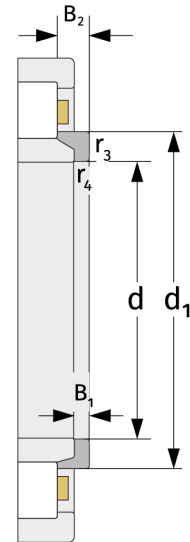

# HJ1026

L-section Rings

### Main dimensions

d [mm]	130	B <sub>1</sub> [mm]	8
Weight [kg]	≈ 0.412	B <sub>2</sub> [mm]	16
d <sub>1</sub> [mm]	≈ 154.8	r <sub>3,4</sub> [mm]	1.1

### Mating dimensions